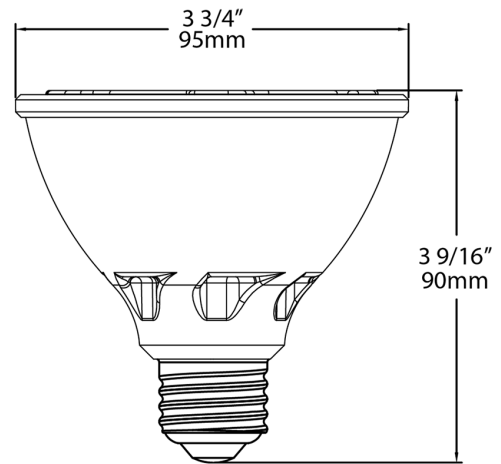

Case and Pallet Dimensions

	QTY	LENGTH (in)	WIDTH (in)	HEIGHT (in)
CASE	6	12.8	8.5	5
PALLET	864	46.7	38.4	37.8

Dimension

Light Distribution