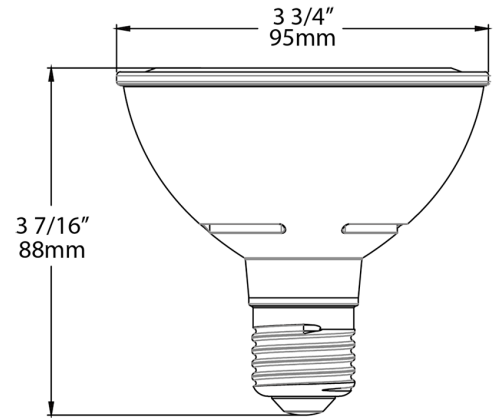

California Energy Commission (CEC) Status:
Not Lawful for Sales in California

Case and Pallet Dimensions

	QTY	LENGTH (in)	WIDTH (in)	HEIGHT (in)
CASE	12	16.1	12.2	4
PALLET	2304	44.5	36.5	47.7

Dimension

Light Distribution