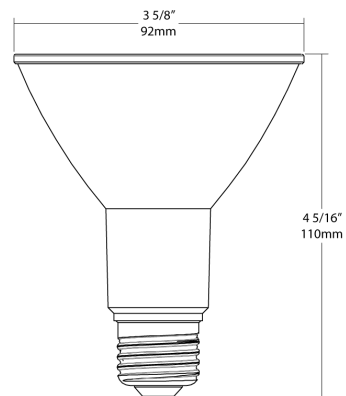

Bulb Shape:

PAR30L

Endcap Material:

Nickel-Aluminum

Enclosure Material:

Plastic

Lens:

Single optic and full face lens for precise beam angle control

Case and Pallet Dimensions

	QTY	LENGTH (in)	WIDTH (in)	HEIGHT (in)
CASE	12	16.457	12.402	6
PALLET	768	46.102	37.992	47.244

Dimension

Features

- Energy efficient replacement for incandescent and halogen PAR lamps
- Constructed from durable materials which lowers risk of breakage
- Rated for use in enclosed and open fixtures in wet locations
- Single optic and full face lens for precise beam angle control
- Longer lifespan compared to legacy equivalents minimizes replacement and maintenance costs
- Replacements for halogen PAR lamps. Dimmable LED with 80 CRI and wet rated, great for use outdoors.