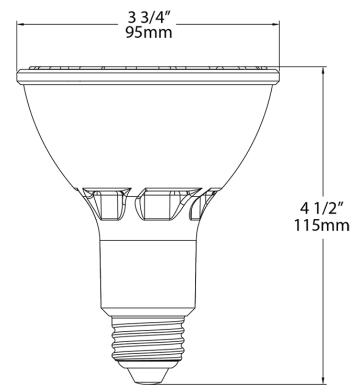

Case and Pallet Dimensions

	QTY	LENGTH (in)	WIDTH (in)	HEIGHT (in)
CASE	6	12.4	8.3	7
PALLET	576	45.5	37.2	35.4

Dimension

Light Distribution