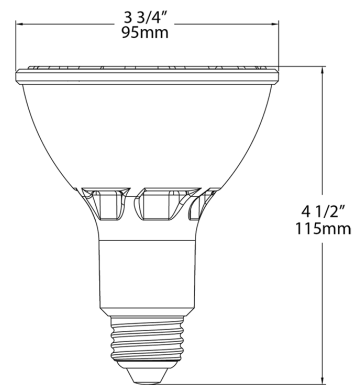

Case and Pallet Dimensions

	QTY	LENGTH (in)	WIDTH (in)	HEIGHT (in)
CASE	6	12.4	8.3	7
PALLET	576	45.5	37.2	35.4

Dimension

Light Distribution