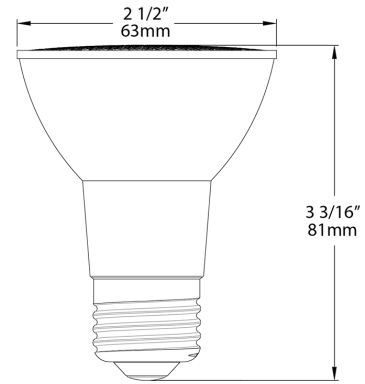

Technical Specifications		
Performance	For Use Outdoors in Open Fixtures:	Optical
Product Type: PAR	No	Beam Angle: 25°
Input Wattage: 7W	LED Characteristics	Other
Wattage Equivalency: 50W Halogen	Color Temperature: 5000K Daylight	Warranty: RAB warrants that our LED products will be free from defects in materials and workmanship for a period of four (4) years from the date of delivery to the end user, including coverage of light output, color stability, driver performance and fixture finish. RAB's warranty is subject to all terms and conditions found at rablighting.com/warranty .
Lumens (Nominal): 550lm	Color Accuracy (CRI): 90 CRI	Compliance
Efficacy: 79lm/W	Electrical	UL Listed: Yes
L70 Lifespan: 40,000 Hours	Power Factor: 0.9	Energy Star Approved: This product is ENERGY STAR® Version 2.0 Certified
Construction	Operating Temperature: -20°C to 45°C (-4°F to 113°F)	Energy Star ID: 2329951
Bulb Shape: PAR20	Dimmable: Yes, down to 10%	
Base Type: E26 Edison	Input Voltage: 120V	
	Flicker: <30%	

Technical Specifications (continued)

California Energy Commission (CEC) Status:
Lawful for Sales in California

Case and Pallet Dimensions

	QTY	LENGTH (in)	WIDTH (in)	HEIGHT (in)
CASE	12	10.8	8.1	4
PALLET	2880	43.2	37.9	48.7

Dimension

Light Distribution