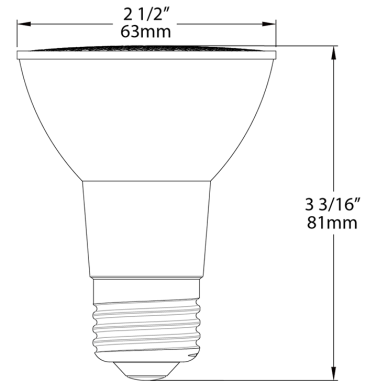

Technical Specifications		
Performance <hr/> Product Type: PAR Input Wattage: 7W Wattage Equivalency: 50W Halogen Lumens (Nominal): 550lm Efficacy: 79lm/W L70 Lifespan: 40,000 Hours Construction <hr/> Bulb Shape: PAR20 Base Type: E26 Edison	For Use Outdoors in Open Fixtures: No LED Characteristics <hr/> Color Temperature: 2700K Soft White Color Accuracy (CRI): 90 CRI Electrical <hr/> Power Factor: 0.9 Operating Temperature: -20°C to 45°C (-4°F to 113°F) Dimmable: Yes, down to 10% Input Voltage: 120V Flicker: <30%	Optical <hr/> Beam Angle: 40° Other <hr/> Warranty: RAB warrants that our LED products will be free from defects in materials and workmanship for a period of four (4) years from the date of delivery to the end user, including coverage of light output, color stability, driver performance and fixture finish. RAB's warranty is subject to all terms and conditions found at rablighting.com/warranty . Compliance <hr/> UL Listed: Yes Energy Star Approved: This product is ENERGY STAR® Version 2.0 Certified Energy Star ID: 2329946

Technical Specifications (continued)

California Energy Commission (CEC) Status:
Lawful for Sales in California

Case and Pallet Dimensions

	QTY	LENGTH (in)	WIDTH (in)	HEIGHT (in)
CASE	12	10.8	8.1	4
PALLET	2880	43.2	37.9	48.7

Dimension

Light Distribution