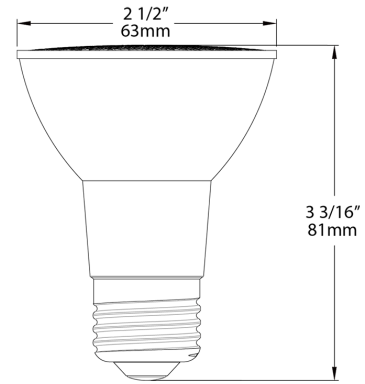

Technical Specifications		
Performance	For Use Outdoors in Open Fixtures:	Optical
Product Type: PAR	No	Beam Angle: 25°
Input Wattage: 7W	LED Characteristics	Other
Wattage Equivalency: 50W Halogen	Color Temperature: 2700K Soft White	Warranty: RAB warrants that our LED products will be free from defects in materials and workmanship for a period of four (4) years from the date of delivery to the end user, including coverage of light output, color stability, driver performance and fixture finish. RAB's warranty is subject to all terms and conditions found at rablighting.com/warranty .
Lumens (Nominal): 550lm	Color Accuracy (CRI): 90 CRI	Compliance
Efficacy: 79lm/W	Electrical	UL Listed: Yes
L70 Lifespan: 40,000 Hours	Power Factor: 0.9	Energy Star Approved: This product is ENERGY STAR® Version 2.0 Certified
Construction	Operating Temperature: -20°C to 45°C (-4°F to 113°F)	Energy Star ID: 2329945
Bulb Shape: PAR20	Dimmable: Yes, down to 10%	
Base Type: E26 Edison	Input Voltage: 120V	
	Flicker: <30%	

Technical Specifications (continued)

California Energy Commission (CEC) Status:
Lawful for Sales in California

Case and Pallet Dimensions

	QTY	LENGTH (in)	WIDTH (in)	HEIGHT (in)
CASE	12	10.8	8.1	4
PALLET	2880	43.2	37.9	48.7

Dimension

Light Distribution