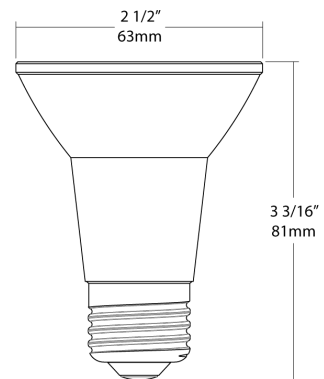

Bulb Shape:

PAR20

Endcap Material:

Nickel-Aluminum

Enclosure Material:

Plastic

Lens:

Single optic and full face lens for precise beam angle control

Case and Pallet Dimensions

	QTY	LENGTH (in)	WIDTH (in)	HEIGHT (in)
CASE	12	10.787	8.15	4
PALLET	2592	46.024	35.236	49.134

Dimension

Features

- Energy efficient replacement for incandescent and halogen PAR lamps
- Constructed from durable materials which lowers risk of breakage
- Rated for use in enclosed and open fixtures in wet locations
- Single optic and full face lens for precise beam angle control
- Longer lifespan compared to legacy equivalents minimizes replacement and maintenance costs
- Replacements for halogen PAR lamps. Dimmable LED with 80 CRI and wet rated, great for use outdoors.