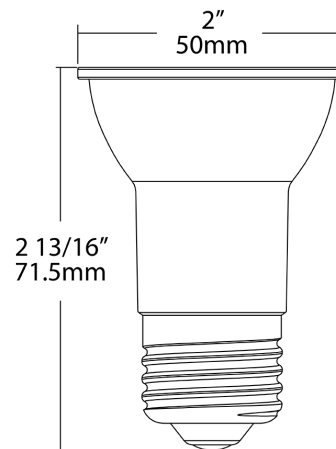

Technical Specifications		
<p>Performance</p> <p>Product Type: PAR</p> <p>Input Wattage: 6.5W</p> <p>Lumens (Nominal): 500lm</p> <p>Efficacy: 76.9lm/W</p> <p>L70 Lifespan: 25,000-Hour LED lifespan based on IES LM-70 results</p> <p>Wattage Equivalency: 50W Halogen</p> <p>Compliance</p> <p>UL Listed: Suitable for damp locations</p> <p>Enclosed Fixtures: Suitable for use in enclosed fixtures</p>	<p>LED Characteristics</p> <p>Color Temperature: 3000K</p> <p>Color Accuracy (CRI): 80 CRI</p> <p>Electrical</p> <p>Power Factor: 0.7</p> <p>Dimmable: Yes</p> <p>Operating Temperature: -20°C to 45°C (-4°F to 113°F)</p> <p>Input Voltage: 120V</p> <p>Operating Frequency: 60 Hz</p> <p>Construction</p> <p>Bulb Shape: PAR16</p>	<p>Base Type: E26 Edison</p> <p>Enclosure Material: Plastic</p> <p>Optical</p> <p>Beam Angle: 40°</p> <p>Other</p> <p>Warranty: RAB warrants that our LED products will be free from defects in materials and workmanship for a period of four (4) years from the date of delivery to the end user, including coverage of light output, color stability, driver performance and fixture finish. RAB's warranty is subject to all terms and conditions found at rablighting.com/warranty.</p>

Case and Pallet Dimensions

	QTY	LENGTH (in)	WIDTH (in)	HEIGHT (in)
CASE	12	8.6	6.5	4
PALLET	4320	44.49	40.47	43.94

Dimension

Light Distribution