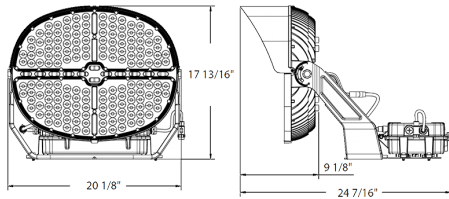

Technical Specifications (continued)

Installation

Mounting:

Trunnion mount with stainless steel hardware

Optical

NEMA Type:

NEMA Beam Spread of 3H x 3V

Other

10 Yr Limited Warranty:

The RAB 10-year, limited warranty covers light output, driver performance and paint finish. RAB's warranty is subject to all terms and conditions found at rablighting.com/warranty.

Buy American Act Compliance:

RAB values USA manufacturing! Upon request, RAB may be able to manufacture this product to be compliant with the Buy American Act (BAA). Please contact customer service to request a quote for the product to be made BAA compliant.

Dimensions

Features

- 100,000-Hour LED lifespan
- IP65 rating protects against dust and water
- 10-Year, Limited warranty

Ordering Matrix

Family	Wattage	Color Temp	Mounting	Optics	Finish	Driver	Options
P1	S			B33			
	S = 500W M = 600W L = 850W XL = 1200W	Blank = 5700K	Blank = Yoke Mount	Blank = 4H x 4V B33 = 3H x 3V B22 = 2H x 2V	Blank = Black	Blank = 120-277V, 0-10V Dimming /480 = 200-480V, 0-10V Dimming	Blank = No Option /LC = Lightcloud