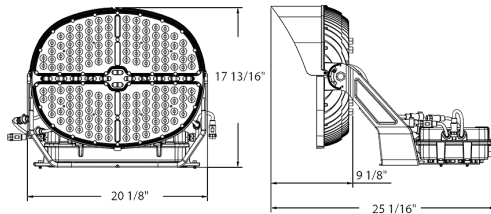

Technical Specifications (continued)

Installation

Mounting:

Trunnion mount with stainless steel hardware

Optical

NEMA Type:

NEMA Beam Spread of 4H x 4V

Other

10 Yr Limited Warranty:

The RAB 10-year, limited warranty covers light output, driver performance and paint finish. RAB's warranty is subject to all terms and conditions found at rablighting.com/warranty.

Buy American Act Compliance:

RAB values USA manufacturing! Upon request, RAB may be able to manufacture this product to be compliant with the Buy American Act (BAA). Please contact customer service to request a quote for the product to be made BAA compliant.

Dimensions

Features

- 100,000-Hour LED lifespan
- IP65 rating protects against dust and water
- 10-Year, Limited warranty

Ordering Matrix

Family	Wattage	Color Temp	Mounting	Optics	Finish	Driver
P1		RGB				/480
Blank = 480W		RGB = RGB	Blank = Yoke Mount	Blank = 4H x 4V	Blank = Black	Blank = 120-277V, DMX /480 = 200-480V, DMX