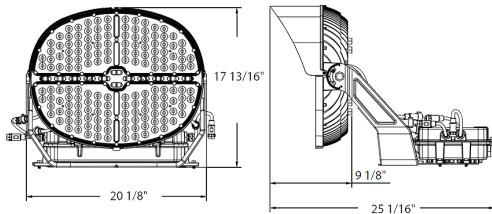

Technical Specifications (continued)

Installation

Mounting:

Trunnion mount with stainless steel hardware

Optical

NEMA Type:

NEMA Beam Spread of 4H x 4V

Other

10 Yr Limited Warranty:

The RAB 10-year, limited warranty covers light output, driver performance and paint finish. RAB's warranty is subject to all terms and conditions found at rablighting.com/warranty.

Buy American Act Compliance:

RAB values USA manufacturing! Upon request, RAB may be able to manufacture this product to be compliant with the Buy American Act (BAA). Please contact customer service to request a quote for the product to be made BAA compliant.

Dimensions

Features

- 100,000-Hour LED lifespan
- IP65 rating protects against dust and water
- 10-Year, Limited warranty

Ordering Matrix

Family	Wattage	Color Temp	Mounting	Optics	Finish	Driver
P1		RGB				
Blank = 480W RGB = RGB Blank = Yoke Mount Blank = 4H x 4V Blank = Black Blank = 120-277V, DMX /480 = 200-480V, DMX