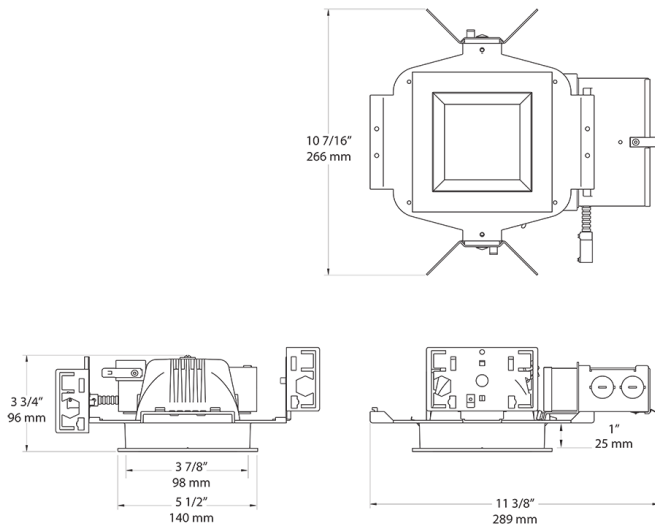

Dimensions

Features

- Butterfly bracket allows mounting with bar stock, "C" channel, 1/2" conduit or nailer bars
- Low-profile design allows for installation in ceilings with limited space
- Absolute White 3-step consistency and black body accurate
- Nanostructure lens eliminates "hot spots" providing smooth and efficient light

Ordering Matrix

Family	Size	Shape	Driver	Beam Spread	Color Temp	CRI	Cone Color	Trim Color
NDLED	4	S	D	W	N	HC	B	B
	4 = 4"	S = Square	D = Universal Dimming	50 = 50 degrees 80 = 80 degrees W = Wall Washer	YY = 2700K Residential Warm Y = 3000K Warm YN = 3500K Warm Neutral N = 4000K Neutral	Blank = 82 CRI HC = 92 CRI	S = Specular M = Matte Silver W = White B = Black	B = Black S = Silver W = White