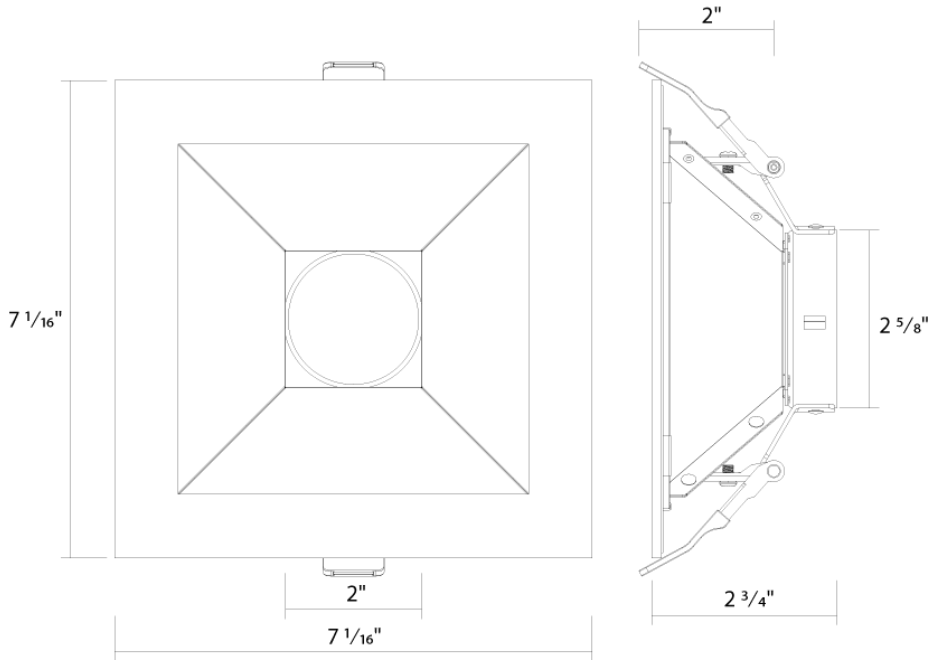

Installation

Mounting:

Twist-lock design to attach reflector trim to compatible LED light engine

Construction

Trim Size:

6"

Trim Shape:

Square

Dimensions

Ordering Matrix

Family	Aperture/Size	Shape	Reflector Finish	Trim
ND22T	6	S	HZ	
	3 = 3" 4 = 4" 4H = 4" 6 = 6" 6H = 6" 8 = 8" 10 = 10"	R = Round S = Square ^{A1}	W = White Reflector + Flange HZ = Haze Reflector + Flange HW = Haze Reflector + White Flange B = Black Reflector + Flange ^{A2}	Blank = Open Flanged Trim WW = Wall Wash Flanged Trim ^{A3}

^{A1} Square not available in 10".

^{A2} Black flange for black reflector only.

^{A3} Wall wash available in 3", 4", 6" (12W) and 6" & 8" (20W, 30W, 50W).

ND22-12 fits 3, 4, and 6"; ND22-20 and ND22-30 fit 4H, 6H, and 8" models; ND22-50 fits 6H, 8", and 10" models.