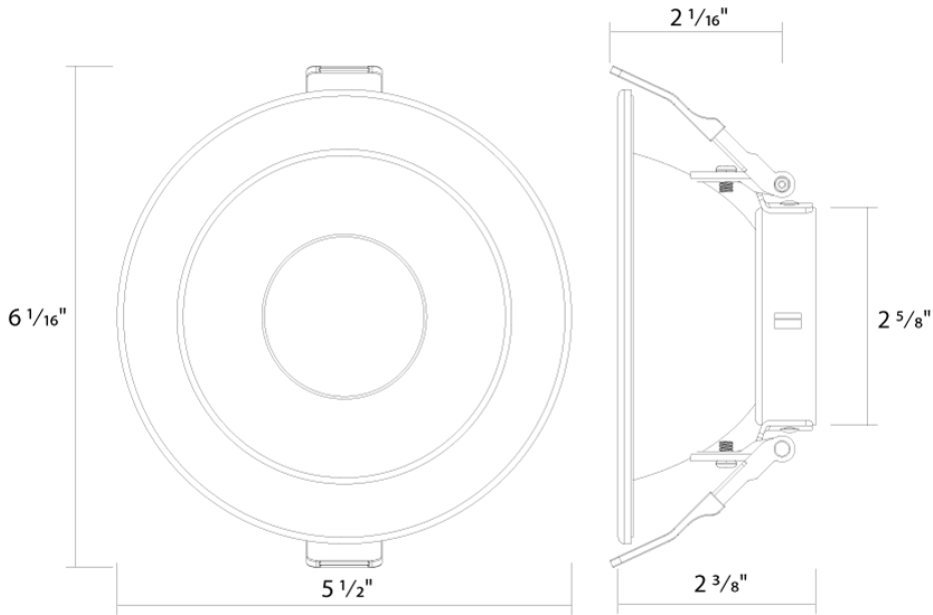

**Installation**

**Mounting:**

Twist-lock design to attach reflector trim to compatible LED light engine

**Construction**

**Trim Size:**

4"

**Trim Reflector:**

Smooth reflector constructed from anodized aluminum with powder coated paint finish

Dimensions

Ordering Matrix

Family	Aperture/Size	Shape	Reflector Finish	Trim
ND22T	4	R	HZ	
	3 = 3" 4 = 4" 4H = 4" 6 = 6" 6H = 6" 8 = 8" 10 = 10"	R = Round S = Square <sup>A1</sup>	W = White Reflector + Flange HZ = Haze Reflector + Flange HW = Haze Reflector + White Flange B = Black Reflector + Flange <sup>A2</sup>	Blank = Open Flanged Trim WW = Wall Wash Flanged Trim <sup>A3</sup>

<sup>A1</sup> Square not available in 10".

<sup>A2</sup> Black flange for black reflector only.

<sup>A3</sup> Wall wash available in 3", 4", 6" (12W) and 6" & 8" (20W, 30W, 50W).

ND22-12 fits 3, 4, and 6"; ND22-20 and ND22-30 fit 4H, 6H, and 8" models; ND22-50 fits 6H, 8", and 10" models.