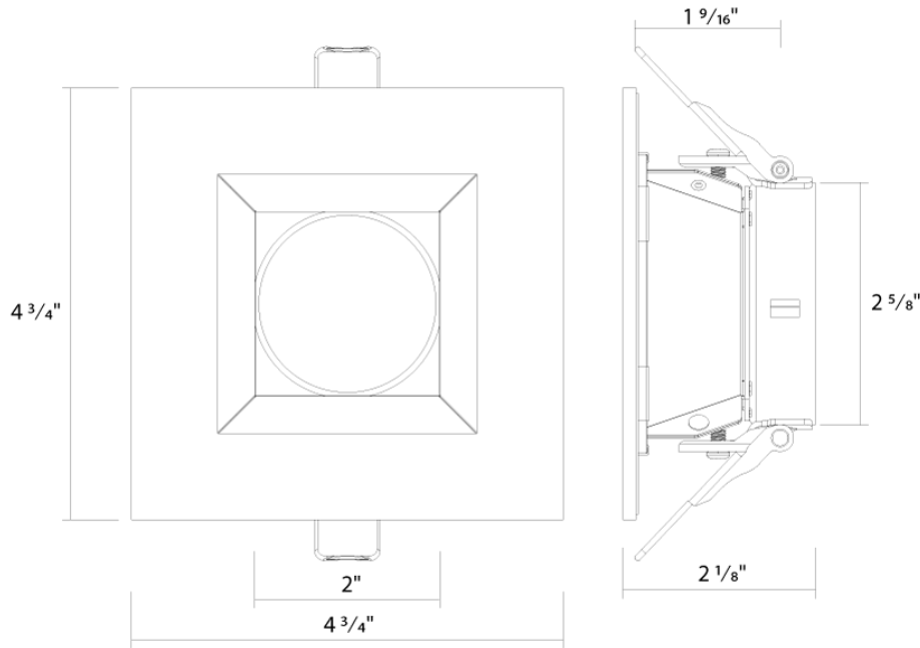

**Installation**

**Mounting:**

Twist-lock design to attach reflector trim to compatible LED light engine

**Construction**

**Trim Size:**

3"

**Trim Shape:**

Square

Dimensions

Ordering Matrix

Family	Aperture/Size	Shape	Reflector Finish	Trim
ND22T	3	S	W	
	3 = 3" 4 = 4" 4H = 4" 6 = 6" 6H = 6" 8 = 8" 10 = 10"	R = Round S = Square <sup>A1</sup>	W = White Reflector + Flange HZ = Haze Reflector + Flange HW = Haze Reflector + White Flange B = Black Reflector + Flange <sup>A2</sup>	Blank = Open Flanged Trim WW = Wall Wash Flanged Trim <sup>A3</sup>

<sup>A1</sup> Square not available in 10".

<sup>A2</sup> Black flange for black reflector only.

<sup>A3</sup> Wall wash available in 3", 4", 6" (12W) and 6" & 8" (20W, 30W, 50W).

ND22-12 fits 3, 4, and 6"; ND22-20 and ND22-30 fit 4H, 6H, and 8" models; ND22-50 fits 6H, 8", and 10" models.