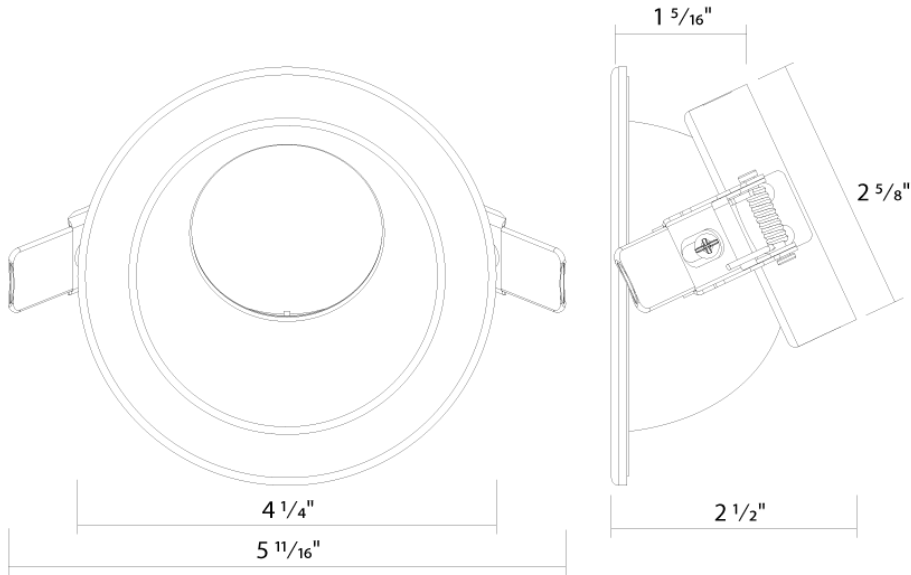

Installation

Mounting:

Twist-lock design to attach reflector trim to compatible LED light engine

Construction

Trim Size:

3"

Trim Shape:

Wall Wash - Round

Dimensions

Ordering Matrix

Family	Aperture/Size	Shape	Reflector Finish	Trim
ND22T	3	R	HW	WW
	3 = 3" 4 = 4" 4H = 4" 6 = 6" 6H = 6" 8 = 8" 10 = 10"	R = Round S = Square ^{A1}	W = White Reflector + Flange HZ = Haze Reflector + Flange HW = Haze Reflector + White Flange B = Black Reflector + Flange ^{A2}	Blank = Open Flanged Trim WW = Wall Wash Flanged Trim ^{A3}

^{A1} Square not available in 10".

^{A2} Black flange for black reflector only.

^{A3} Wall wash available in 3", 4", 6" (12W) and 6" & 8" (20W, 30W, 50W).

ND22-12 fits 3, 4, and 6"; ND22-20 and ND22-30 fit 4H, 6H, and 8" models; ND22-50 fits 6H, 8", and 10" models.