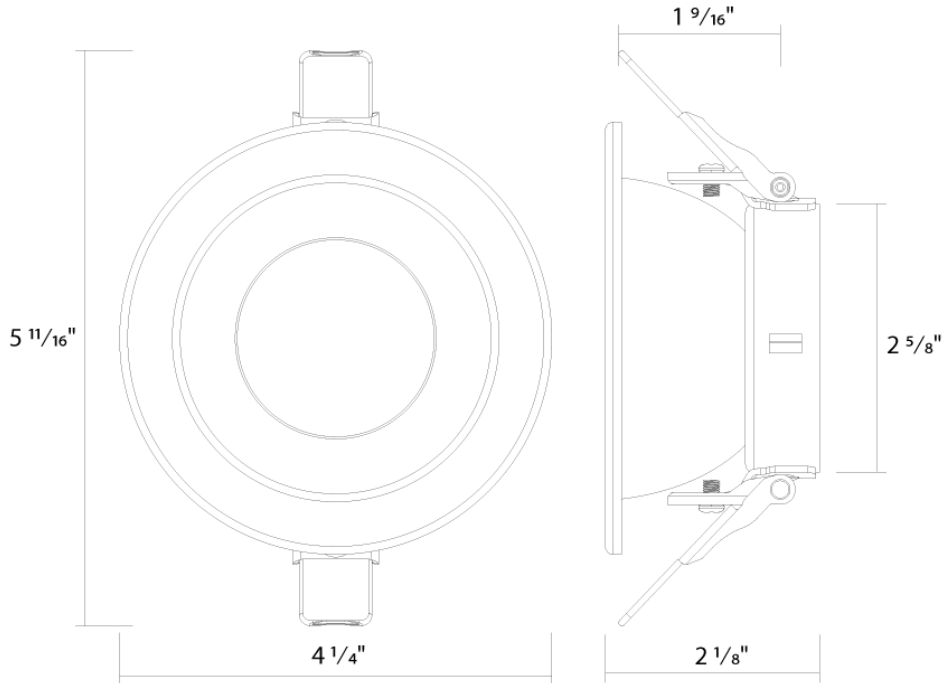

**Installation**

**Mounting:**

Twist-lock design to attach reflector trim to compatible LED light engine

**Construction**

**Trim Size:**

3"

**Trim Reflector:**

Smooth reflector constructed from anodized aluminum with powder coated paint finish

Dimensions

Ordering Matrix

Family	Aperture/Size	Shape	Reflector Finish	Trim
ND22T	3	R	B	

3 = 3"  
 4 = 4"  
 4H = 4"  
 6 = 6"  
 6H = 6"  
 8 = 8"  
 10 = 10"

**R** = Round  
**S** = Square <sup>A1</sup>

<sup>A1</sup> Square not available in 10".

<sup>A2</sup> Black flange for black reflector only.

<sup>A3</sup> Wall wash available in 3", 4", 6" (12W) and 6" & 8" (20W, 30W, 50W).

ND22-12 fits 3, 4, and 6"; ND22-20 and ND22-30 fit 4H, 6H, and 8" models; ND22-50 fits 6H, 8", and 10" models.