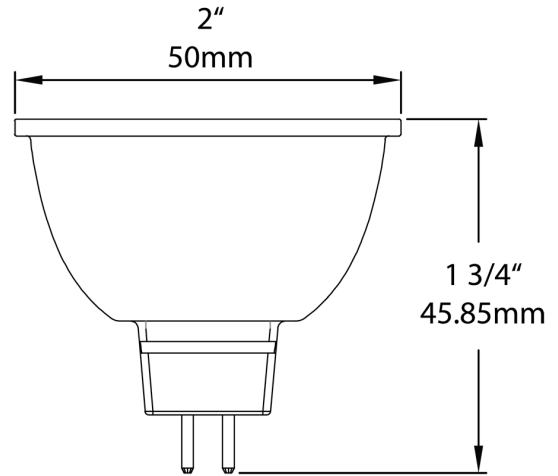

Technical Specifications		
Performance <hr/> Product Type: Small-Reflector Input Wattage: 7.5W Wattage Equivalency: 75W Halogen Lumens (Nominal): 560lm Efficacy: 75lm/W L70 Lifespan: 25,000 Hours	For Use Outdoors in Open Fixtures: No LED Characteristics <hr/> Color Temperature: 3000K Warm White Color Accuracy (CRI): ≥90 Electrical <hr/> Power Factor: >0.9 Operating Temperature: -20°C to 45°C (-4°F to 113°F) Dimmable: Yes Input Voltage: 12V Flicker: ≤30%	Optical <hr/> Beam Angle: 25° Other <hr/> Warranty: RAB warrants that our LED products will be free from defects in materials and workmanship for a period of five (5) years from the date of delivery to the end user, including coverage of light output, color stability, driver performance and fixture finish. RAB's warranty is subject to all terms and conditions found at rablighting.com/warranty . Compliance <hr/> UL Listed: Yes Energy Star Approved: This product is ENERGY STAR® Version 2.0 Certified Energy Star ID: 2351640
Construction <hr/> Bulb Shape: MR16 Base Type: GU5.3		

Technical Specifications (continued)

Model Number for Certification:
R10033

California Energy Commission (CEC) Status:
Lawful for Sales in California

Case and Pallet Dimensions

	QTY	LENGTH (in)	WIDTH (in)	HEIGHT (in)
CASE	12	8.74	6.61	2
PALLET	5760	44.49	40.47	45.35

Dimension

Light Distribution