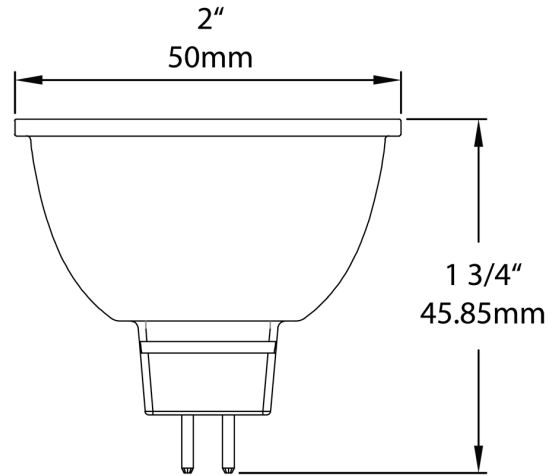

Technical Specifications		
Performance <hr/> Product Type: Small-Reflector Input Wattage: 7.5W Wattage Equivalency: 75W Halogen Lumens (Nominal): 560lm Efficacy: 75lm/W L70 Lifespan: 25,000 Hours	For Use Outdoors in Open Fixtures: No LED Characteristics <hr/> Color Temperature: 2700K Soft White Color Accuracy (CRI): ≥90 Electrical <hr/> Power Factor: >0.9 Operating Temperature: -20°C to 45°C (-4°F to 113°F) Dimmable: Yes Input Voltage: 12V Flicker: ≤30%	Optical <hr/> Beam Angle: 15° Other <hr/> Warranty: RAB warrants that our LED products will be free from defects in materials and workmanship for a period of five (5) years from the date of delivery to the end user, including coverage of light output, color stability, driver performance and fixture finish. RAB's warranty is subject to all terms and conditions found at rablighting.com/warranty . Compliance <hr/> UL Listed: Yes Energy Star Approved: This product is ENERGY STAR® Version 2.0 Certified Energy Star ID: 2351638
Construction <hr/> Bulb Shape: MR16 Base Type: GU5.3		

Technical Specifications (continued)

Model Number for Certification:
R10031

California Energy Commission (CEC) Status:
Lawful for Sales in California

Case and Pallet Dimensions

	QTY	LENGTH (in)	WIDTH (in)	HEIGHT (in)
CASE	12	8.74	6.61	2
PALLET	5760	44.49	40.47	45.35

Dimension

Light Distribution