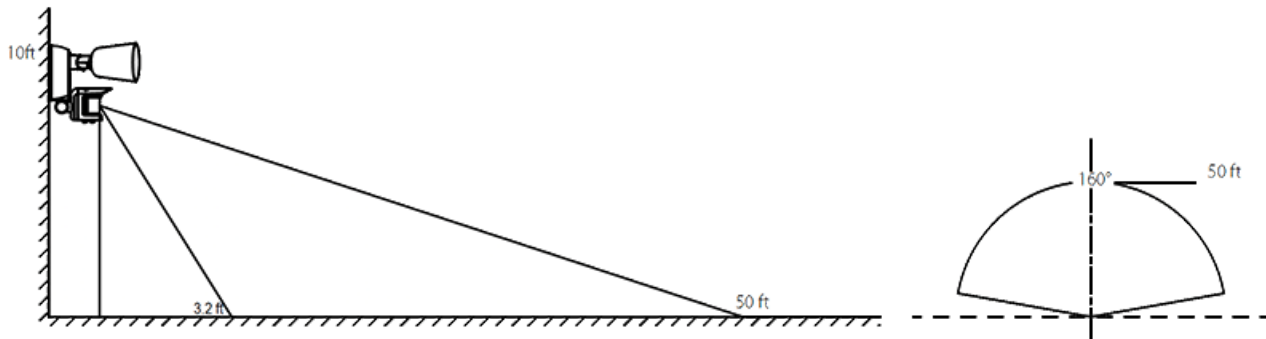

#### Power Factor:

98.2% at 120V

Dimensions

Features

- 100,000-Hour LED lifespan
- DLC Listed
- 5-Year, limited warranty

Coverage Pattern

Ordering Matrix

Family	Wattage	Color Temp	Finish	Voltage
LU160				
	Blank = 20W	Blank = 3000K to 5000K Tunable	Blank = Bronze W = White	Blank = 120V