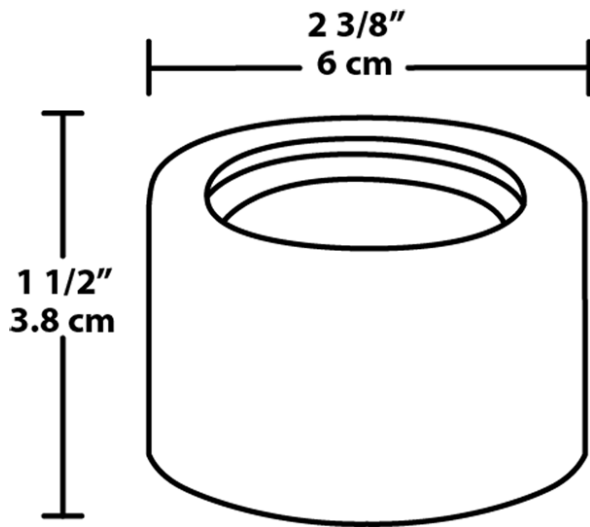

Dimensions

Features

- Microprismatic diffusion lens for smooth and even light distribution
- Precision die-cast aluminum housing
- 5-Year, No-Compromise Warranty