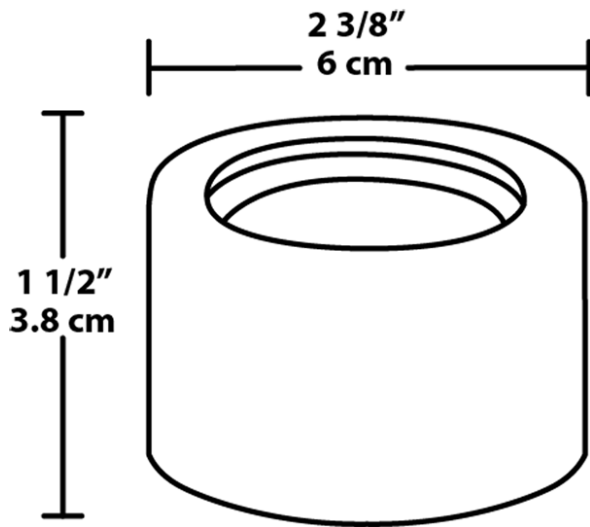

**Dimensions**

**Features**

- Microprismatic diffusion lens for smooth and even light distribution
- Precision die-cast aluminum housing
- 5-Year, No-Compromise Warranty