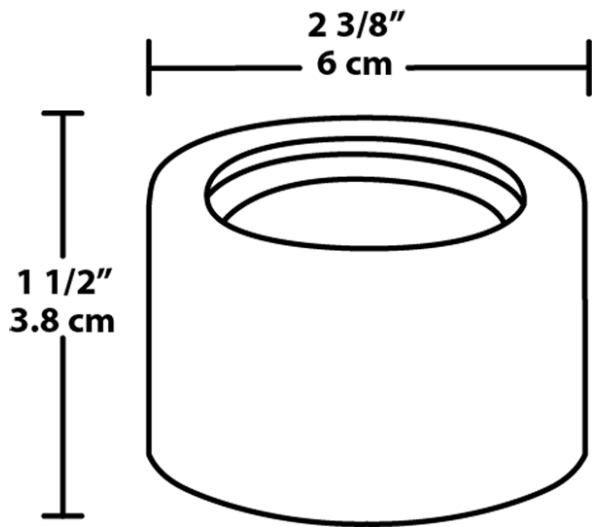

Dimensions

Features

- Microprismatic diffusion lens for smooth and even light distribution
- Precision die-cast aluminum housing
- 5-Year, No-Compromise Warranty