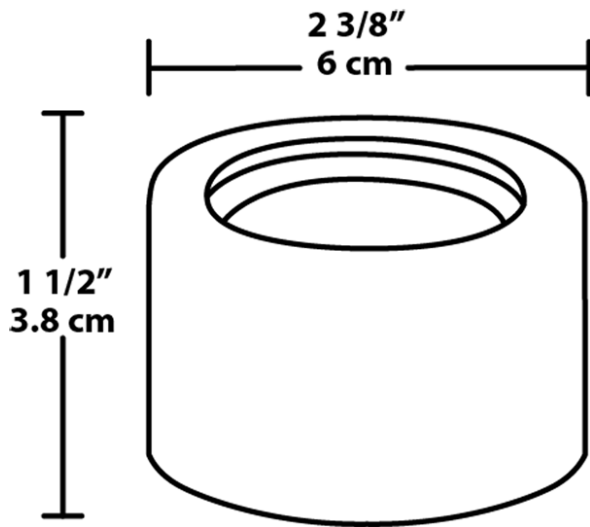

Accessorize your LFLED with a NEMA Type: 3H x 3V or 3H x 2V spot lens.

Color: Verde green

Weight: 0.0 lbs

Project:	Type:
Prepared By:	Date:

Driver Info		LED Info	
Type	Constant Current	Watts	N/A
120V	N/A	Color Temp	N/A
208V	N/A	Color Accuracy	N/A
240V	N/A	L70 Lifespan	N/A
277V	N/A	Lumens	N/A
Input Watts	N/A	Efficacy	N/A

Dimensions

Features

- Microprismatic diffusion lens for smooth and even light distribution
- Precision die-cast aluminum housing
- 5-Year, No-Compromise Warranty