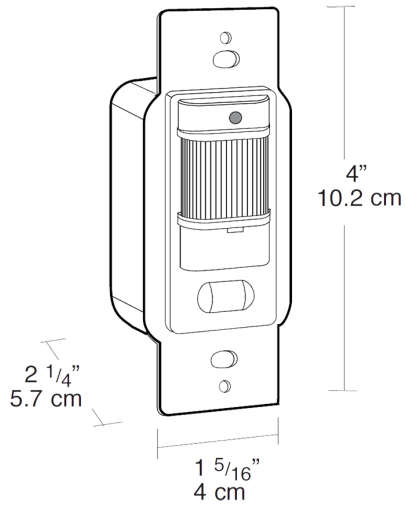

Dimensions

Features

- Sensitive 180° view passive infrared motion detector keeps lights on only when rooms are in use
- LED detection indicator
- Tough, vandal resistant lens
- Fits decorator wall plates
- Control panel cover only removable with wall plate to prevent tampering
- Manual off/auto switch
- Vandal proof sensor for schools, gyms and high abuse areas