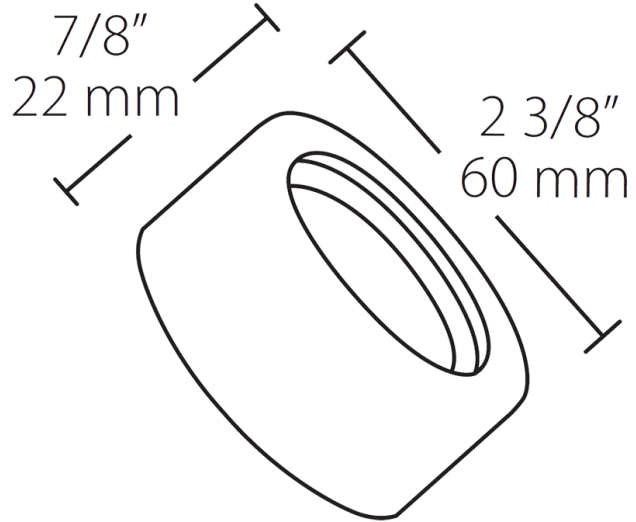

Dimensions

Features

- Microprismatic diffusion lens for smooth and even light distribution
- Precision die-cast aluminum housing
- 5-Year, No-Compromise Warranty