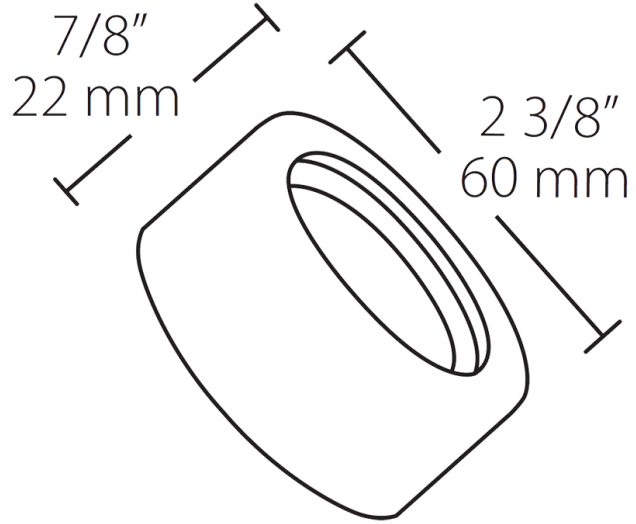

Dimensions

Features

- Microprismatic diffusion lens for smooth and even light distribution
- Precision die-cast aluminum housing
- 5-Year, No-Compromise Warranty