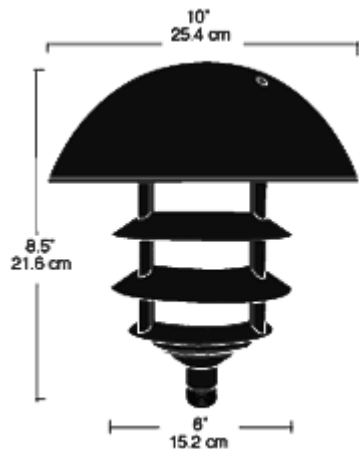

New! 4 Tier Dome Top offers wide light spread for wider walkways and parking lots where maximum light is required. Rugged die cast aluminum housings. Threaded, gasketed clear glass globe for durable weatherproofing and easy relamping. 1" long, 1/2" threaded nipple included for easy mounting. 75 Watt max. incandescent, 13 Watt fluorescent.

Housing:

Die-cast aluminum housing with powder coat finish

Mounting Stem:

Optional 12" mounting stem with 1/2" threads on both ends available [here](#).

Dome Top:

Wide light spread for wider walkways & parking lots where maximum light is required. Full-cutoff for narrow walkways & glare free lighting in garden areas.

Dimensions**Features**

New Dome Top allows a wide light spread for wider walkways and parking lots

Rugged die cast aluminum housing with durable powder coating

Socket with all copper electrical parts and 20" leads

Quick and secure installation with one corrosion-proof screw

Threaded, gasketed globes for durable weatherproofing and easy relamping

12" color matched mounting stem with 1/2" threads available

Includes easy mounting 1/2" threaded nipple