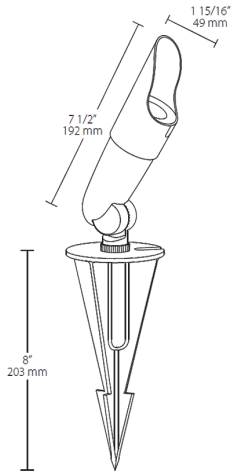

Dimensions

Features

- Compatible with 12VAC systems
- Includes 8" ground spike
- 100,000-Hour lifespan

Ordering Matrix

Family	Wattage	Color Temp	Finish
LFLED	6LV	YY	D

6LV = 6W 12VAC   YY = 2700K Residential Warm

A = Bronze
B = Black
D = Sand
W = White
VG = Verde Green