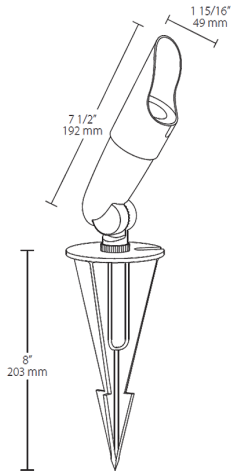

Dimensions

Features

- Compatible with 12VAC systems
- Includes 8" ground spike
- 100,000-Hour lifespan

Ordering Matrix

Family	Wattage	Color Temp	Finish
LFLED	6LV	YY	B

6LV = 6W 12VAC   **YY** = 2700K Residential Warm   **A** = Bronze
B = Black
D = Sand
W = White
VG = Verde Green