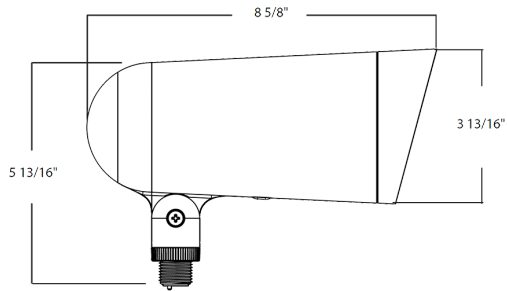

Technical Specifications (continued)

Installation

Mounting:

Knuckle mount

Other

5 Yr Limited Warranty:

The RAB 5-year, limited warranty covers light output, driver performance and paint finish. RAB's warranty is subject to all terms and conditions found at rablighting.com/warranty.

Buy American Act Compliance:

RAB values USA manufacturing! Upon request, RAB may be able to manufacture this product to be compliant with the Buy American Act (BAA). Please contact customer service to request a quote for the product to be made BAA compliant.

Dimensions

Features

- 100,000-hour LED Life
- TRIAC dimming
- IP65 rating protects against dust and water
- 5-Year, limited warranty

Ordering Matrix

Family	Size/Wattage	Mounting	Color Temp	Finish	Driver
LF34	L			B	
	S = Small, 8W L = Large, 33W	Blank = Knuckle Arm	Blank = 2700/3000/3500/4000/5000K CCT Adjustable	Blank = Bronze B = Black W = White	Blank = 120V, TRIAC