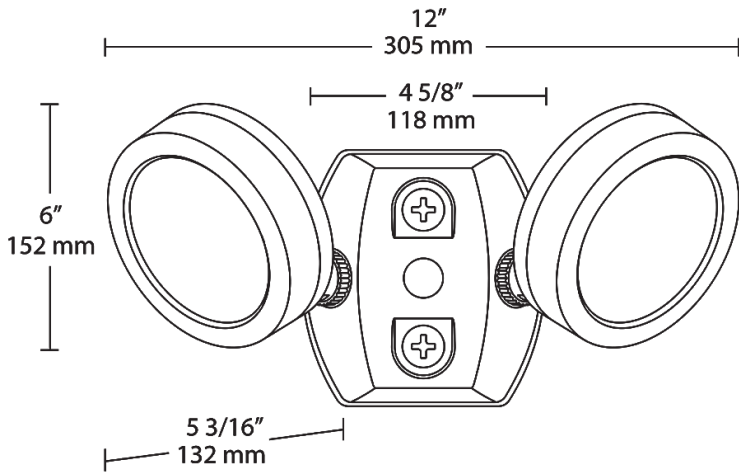

Dimensions

Features

- Equivalent to two 75W halogen BR30 wide floods
- 6H x 6V beam distribution delivers ample light
- Diffused lens for smooth, even light distribution
- Adjustable knuckle
- 60,000-Hour LED lifespan

Ordering Matrix

Family	Wattage	Color Temp	Finish
LES	2X13	Y	B

2X13 = 2 x 13W
Blank = 5000K Cool
Blank = Bronze
N = 4000K Neutral
W = White
Y = 3000K Warm
B = Black¹
VG = Verde Green¹

¹ Not available with sensor.