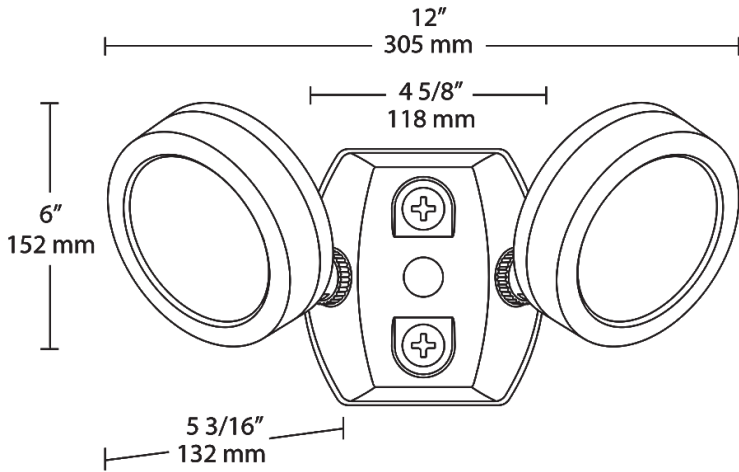

Technical Specifications (continued)

Power Factor:
99% at 120V

Dimensions

Features

- Equivalent to two 75W halogen BR30 wide floods
- 6H x 6V beam distribution delivers ample light
- Diffused lens for smooth, even light distribution
- Adjustable knuckle
- 60,000-Hour LED lifespan

Ordering Matrix

Family	Wattage	Color Temp	Finish
LES	2X13		VG
	2X13 = 2 x 13W	Blank = 5000K Cool N = 4000K Neutral Y = 3000K Warm	Blank = Bronze W = White B = Black¹ VG = Verde Green¹

¹ Not available with sensor.