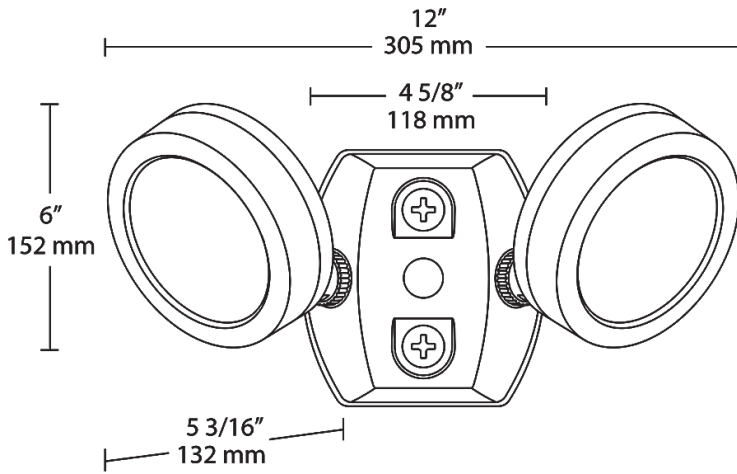

Dimensions

Features

- Equivalent to two 75W halogen BR30 wide floods
- 6H x 6V beam distribution delivers ample light
- Diffused lens for smooth, even light distribution
- Adjustable knuckle
- 60,000-Hour LED lifespan

Ordering Matrix

Family	Wattage	Color Temp	Finish
LES	2X13	N	W

2X13 = 2 x 13W

Blank = 5000K Cool
N = 4000K Neutral
Y = 3000K Warm

Blank = Bronze
W = White
B = Black¹
VG = Verde Green¹

¹ Not available with sensor.