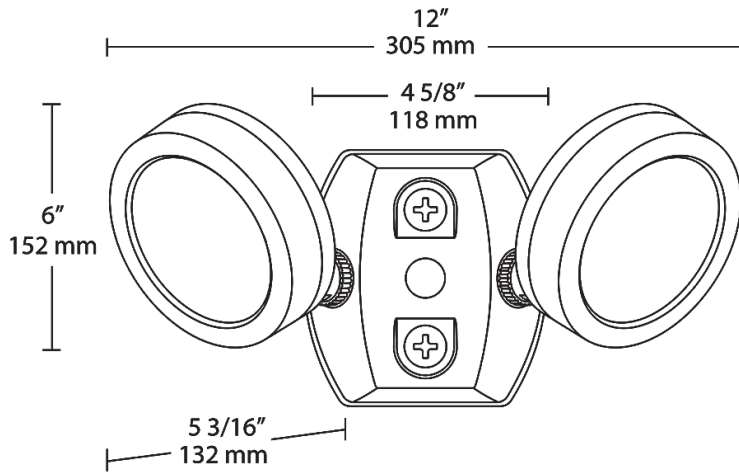

Dimensions

Features

- Equivalent to two 75W halogen BR30 wide floods
- 6H x 6V beam distribution delivers ample light
- Diffused lens for smooth, even light distribution
- Adjustable knuckle
- 60,000-Hour LED lifespan

Ordering Matrix

Family	Wattage	Color Temp	Finish
LES	2X13		

2X13 = 2 x 13W

Blank = 5000K Cool
N = 4000K Neutral
Y = 3000K Warm

Blank = Bronze
W = White
B = Black¹
VG = Verde Green¹

¹ Not available with sensor.