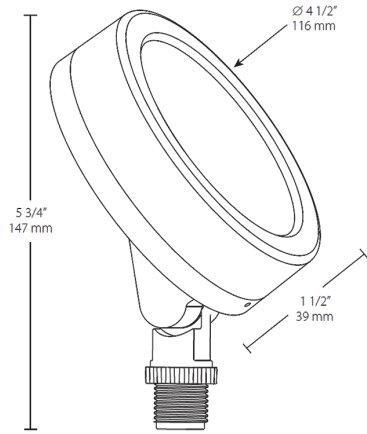

Power Factor:

99% at 120V

Dimensions

Features

- Equivalent to 75W halogen BR30 wide flood
- Wide 6H x 6V distribution
- Diffused lens for smooth, even light distribution
- Energy Star® certified
- Very low profile
- Adjustable knuckle
- 60,000-Hour LED lifespan