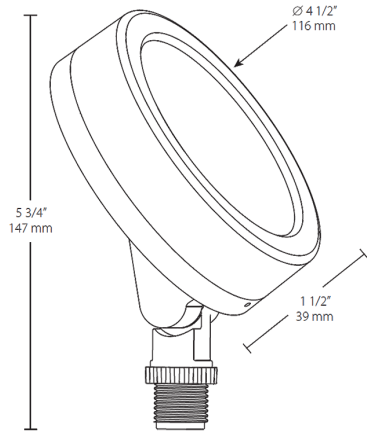

Power Factor:

99.1% at 120V

Dimensions

Features

- Equivalent to 75W halogen BR30 wide flood
- Wide 6H x 6V distribution
- Diffused lens for smooth, even light distribution
- Energy Star® certified
- Very low profile
- Adjustable knuckle
- 60,000-Hour LED lifespan