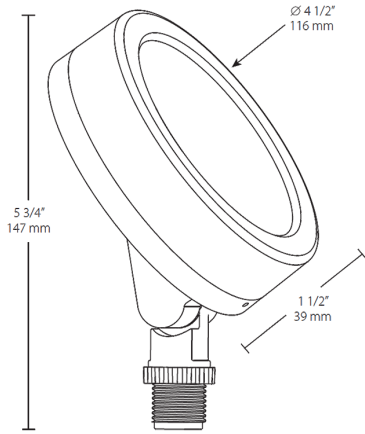

Power Factor:

99.1% at 120V

Dimensions

Features

- Equivalent to 75W halogen BR30 wide flood
- Wide 6H x 6V distribution
- Diffused lens for smooth, even light distribution
- Energy Star® certified
- Very low profile
- Adjustable knuckle
- 60,000-Hour LED lifespan