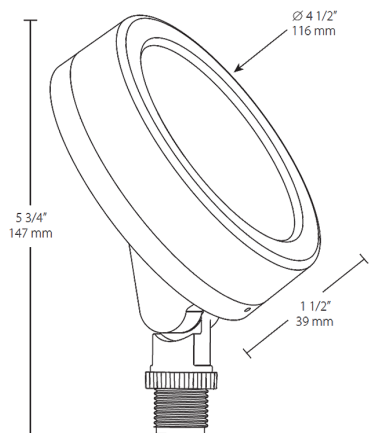

Power Factor:

99% at 120V

Dimensions

Features

- Equivalent to 75W halogen BR30 wide flood
- Wide 6H x 6V distribution
- Diffused lens for smooth, even light distribution
- Energy Star® certified
- Very low profile
- Adjustable knuckle
- 60,000-Hour LED lifespan