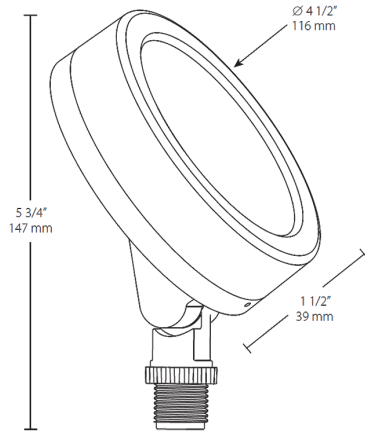

Power Factor:

99% at 120V

Dimensions

Features

- Equivalent to 75W halogen BR30 wide flood
- Wide 6H x 6V distribution
- Diffused lens for smooth, even light distribution
- Energy Star® certified
- Very low profile
- Adjustable knuckle
- 60,000-Hour LED lifespan