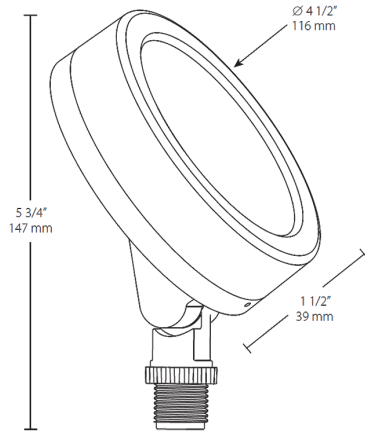

Power Factor:

99.1% at 120V

Dimensions

Features

- Equivalent to 75W halogen BR30 wide flood
- Wide 6H x 6V distribution
- Diffused lens for smooth, even light distribution
- Energy Star® certified
- Very low profile
- Adjustable knuckle
- 60,000-Hour LED lifespan