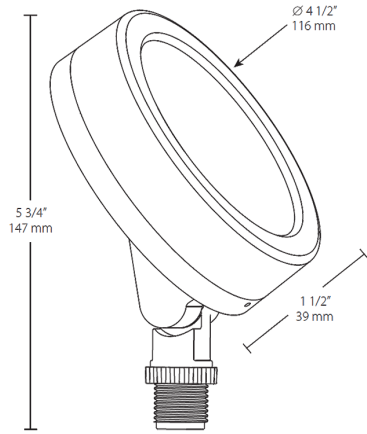

**Power Factor:**

99% at 120V

**Dimensions**

**Features**

- Equivalent to 75W halogen BR30 wide flood
- Wide 6H x 6V distribution
- Diffused lens for smooth, even light distribution
- Energy Star® certified
- Very low profile
- Adjustable knuckle
- 60,000-Hour LED lifespan