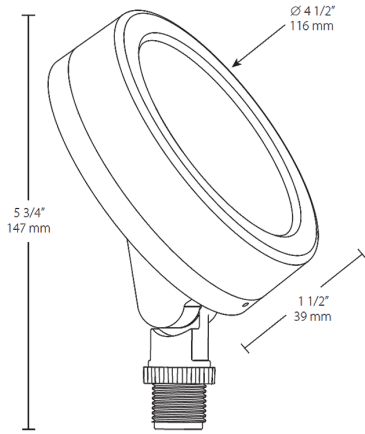

Power Factor:

99% at 120V

Dimensions

Features

- Equivalent to 75W halogen BR30 wide flood
- Wide 6H x 6V distribution
- Diffused lens for smooth, even light distribution
- Energy Star® certified
- Very low profile
- Adjustable knuckle
- 60,000-Hour LED lifespan