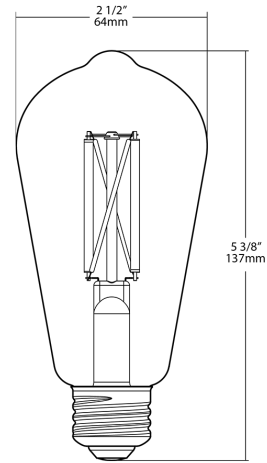

Case and Pallet Dimensions

	QTY	LENGTH (in)	WIDTH (in)	HEIGHT (in)
CASE	8	11.38	5.79	6
PALLET	768	46.3	35.91	26.4

Dimension

Features

- Direct Connect to the Lightcloud Blue mobile app via Bluetooth, no Gateway or Hub required
- Use mobile device to configure features for On/Off Control, Dim Level, Color Temperature, Schedules, Scenes, SmartShift and more.
- Tunable White 2200-4500K with smooth transition between color temperatures
- Circadian SmartShift Capable to sync with local sunrise/sunset
- Suitable for open or enclosed fixtures in dry, damp, or wet environments.
- Title 20 Compliant, ENERGY STAR® compliant, UL Listed

Ordering Matrix

Family	Bulb	Wattage	Base Type	CRI/Color Temp	Type	Finish	SmartShift
LCB	ST19	6	E26	9TW	F	C	SS
	A19 = A19 G25 = G25 ST19 = ST19 B11 = B11	5 = 5W 6 = 6W	E26 = E26 Base	9TW = 90 CRI, Tunable White	F = Filament	C = Clear	SS = SmartShift