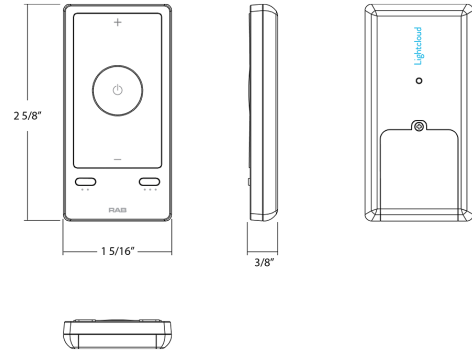

Accessories:

[PLATE KIT/W/LCB](#)

[Remote Plate Adapter](#)

2 Yr Limited Warranty:

The RAB 2-year, limited warranty covers light output, driver performance and paint finish. RAB's warranty is subject to all terms and conditions found at rablighting.com/warranty.

Case and Pallet Dimensions

	QTY	LENGTH (in)	WIDTH (in)	HEIGHT (in)
CASE	64	23.49	13.49	8
PALLET	1	47.28	39.4	42.72

Dimension

Features

Direct Connect to the Lightcloud Blue mobile app via Bluetooth, no Gateway or Hub required