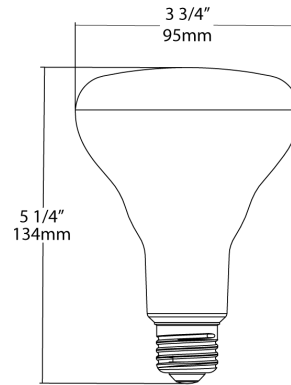

**Case and Pallet Dimensions**

	QTY	LENGTH (in)	WIDTH (in)	HEIGHT (in)
CASE	6	8.07	11.93	5
PALLET	864	49.21	36.57	17.05

**Dimension**

**Features**

- Direct Connect to the Lightcloud Blue mobile app via Bluetooth, no Gateway or Hub required
- Use mobile device to configure features for On/Off Control, Dim Level, Color Temperature, Schedules, Scenes, SmartShift and more.
- Natural Spectrum Technology mimics natural sunlight to see colors more accurately
- Tunable White 2700-6500K with smooth transition between color temperatures
- Circadian SmartShift Capable to sync with local sunrise/sunset