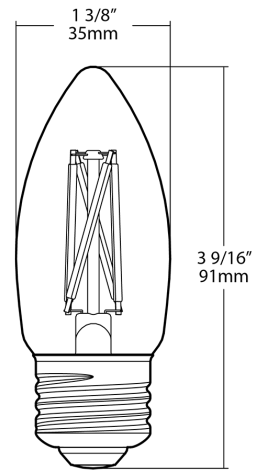

Case and Pallet Dimensions

	QTY	LENGTH (in)	WIDTH (in)	HEIGHT (in)
CASE	12	6.5	4.92	5
PALLET	3180	46.85	38.98	24.71

Dimension

Features

- Direct Connect to the Lightcloud Blue mobile app via Bluetooth, no Gateway or Hub required
- Use mobile device to configure features for On/Off Control, Dim Level, Color Temperature, Schedules, Scenes, SmartShift and more.
- Tunable White 2200-4500K with smooth transition between color temperatures
- Circadian SmartShift Capable to sync with local sunrise/sunset
- Suitable for open or enclosed fixtures in dry, damp, or wet environments.
- Title 20 Compliant, ENERGY STAR® compliant, UL Listed

Ordering Matrix

Family	Bulb	Wattage	Base Type	CRI/Color Temp	Type	Finish	SmartShift
LCB	B11	5	E26	9TW	F	C	SS

A19 = A19   **5 = 5W**   **E26 = E26 Base**   **9TW = 90 CRI, Tunable White**   **F = Filament**   **C = Clear**   **SS = SmartShift**
G25 = G25   **6 = 6W**
ST19 = ST19
B11 = B11