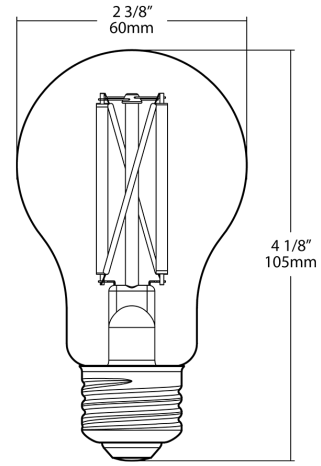

UPC: 192552015677

Weight: 0.1 lbs

Project:	Type:
Prepared By:	Date:

Driver Info		LED Info	
Type	Constant Current	Watts	6W
120V	0.07A	Color Temp	2200K-4500K
208V	N/A	Color Accuracy	90 CRI
240V	N/A	L70 Lifespan	15,000 Hours
277V	N/A	Lumens	800 lm
Input Watts	6W	Efficacy	133

Glass

Bulb Shape:

A19

Base Type:

E26, Medium Screw Base

Optical

Beam Angle:

360°

Case and Pallet Dimensions

	QTY	LENGTH (in)	WIDTH (in)	HEIGHT (in)
CASE	12	10.83	8.15	5
PALLET	1080	44.09	38.74	26.67

Dimension

Features

- Direct Connect to the Lightcloud Blue mobile app via Bluetooth, no Gateway or Hub required
- Use mobile device to configure features for On/Off Control, Dim Level, Color Temperature, Schedules, Scenes, SmartShift and more.
- Tunable White 2200-4500K with smooth transition between color temperatures
- Circadian SmartShift Capable to sync with local sunrise/sunset
- Suitable for open or enclosed fixtures in dry, damp, or wet environments.
- Title 20 Compliant, ENERGY STAR® compliant, UL Listed